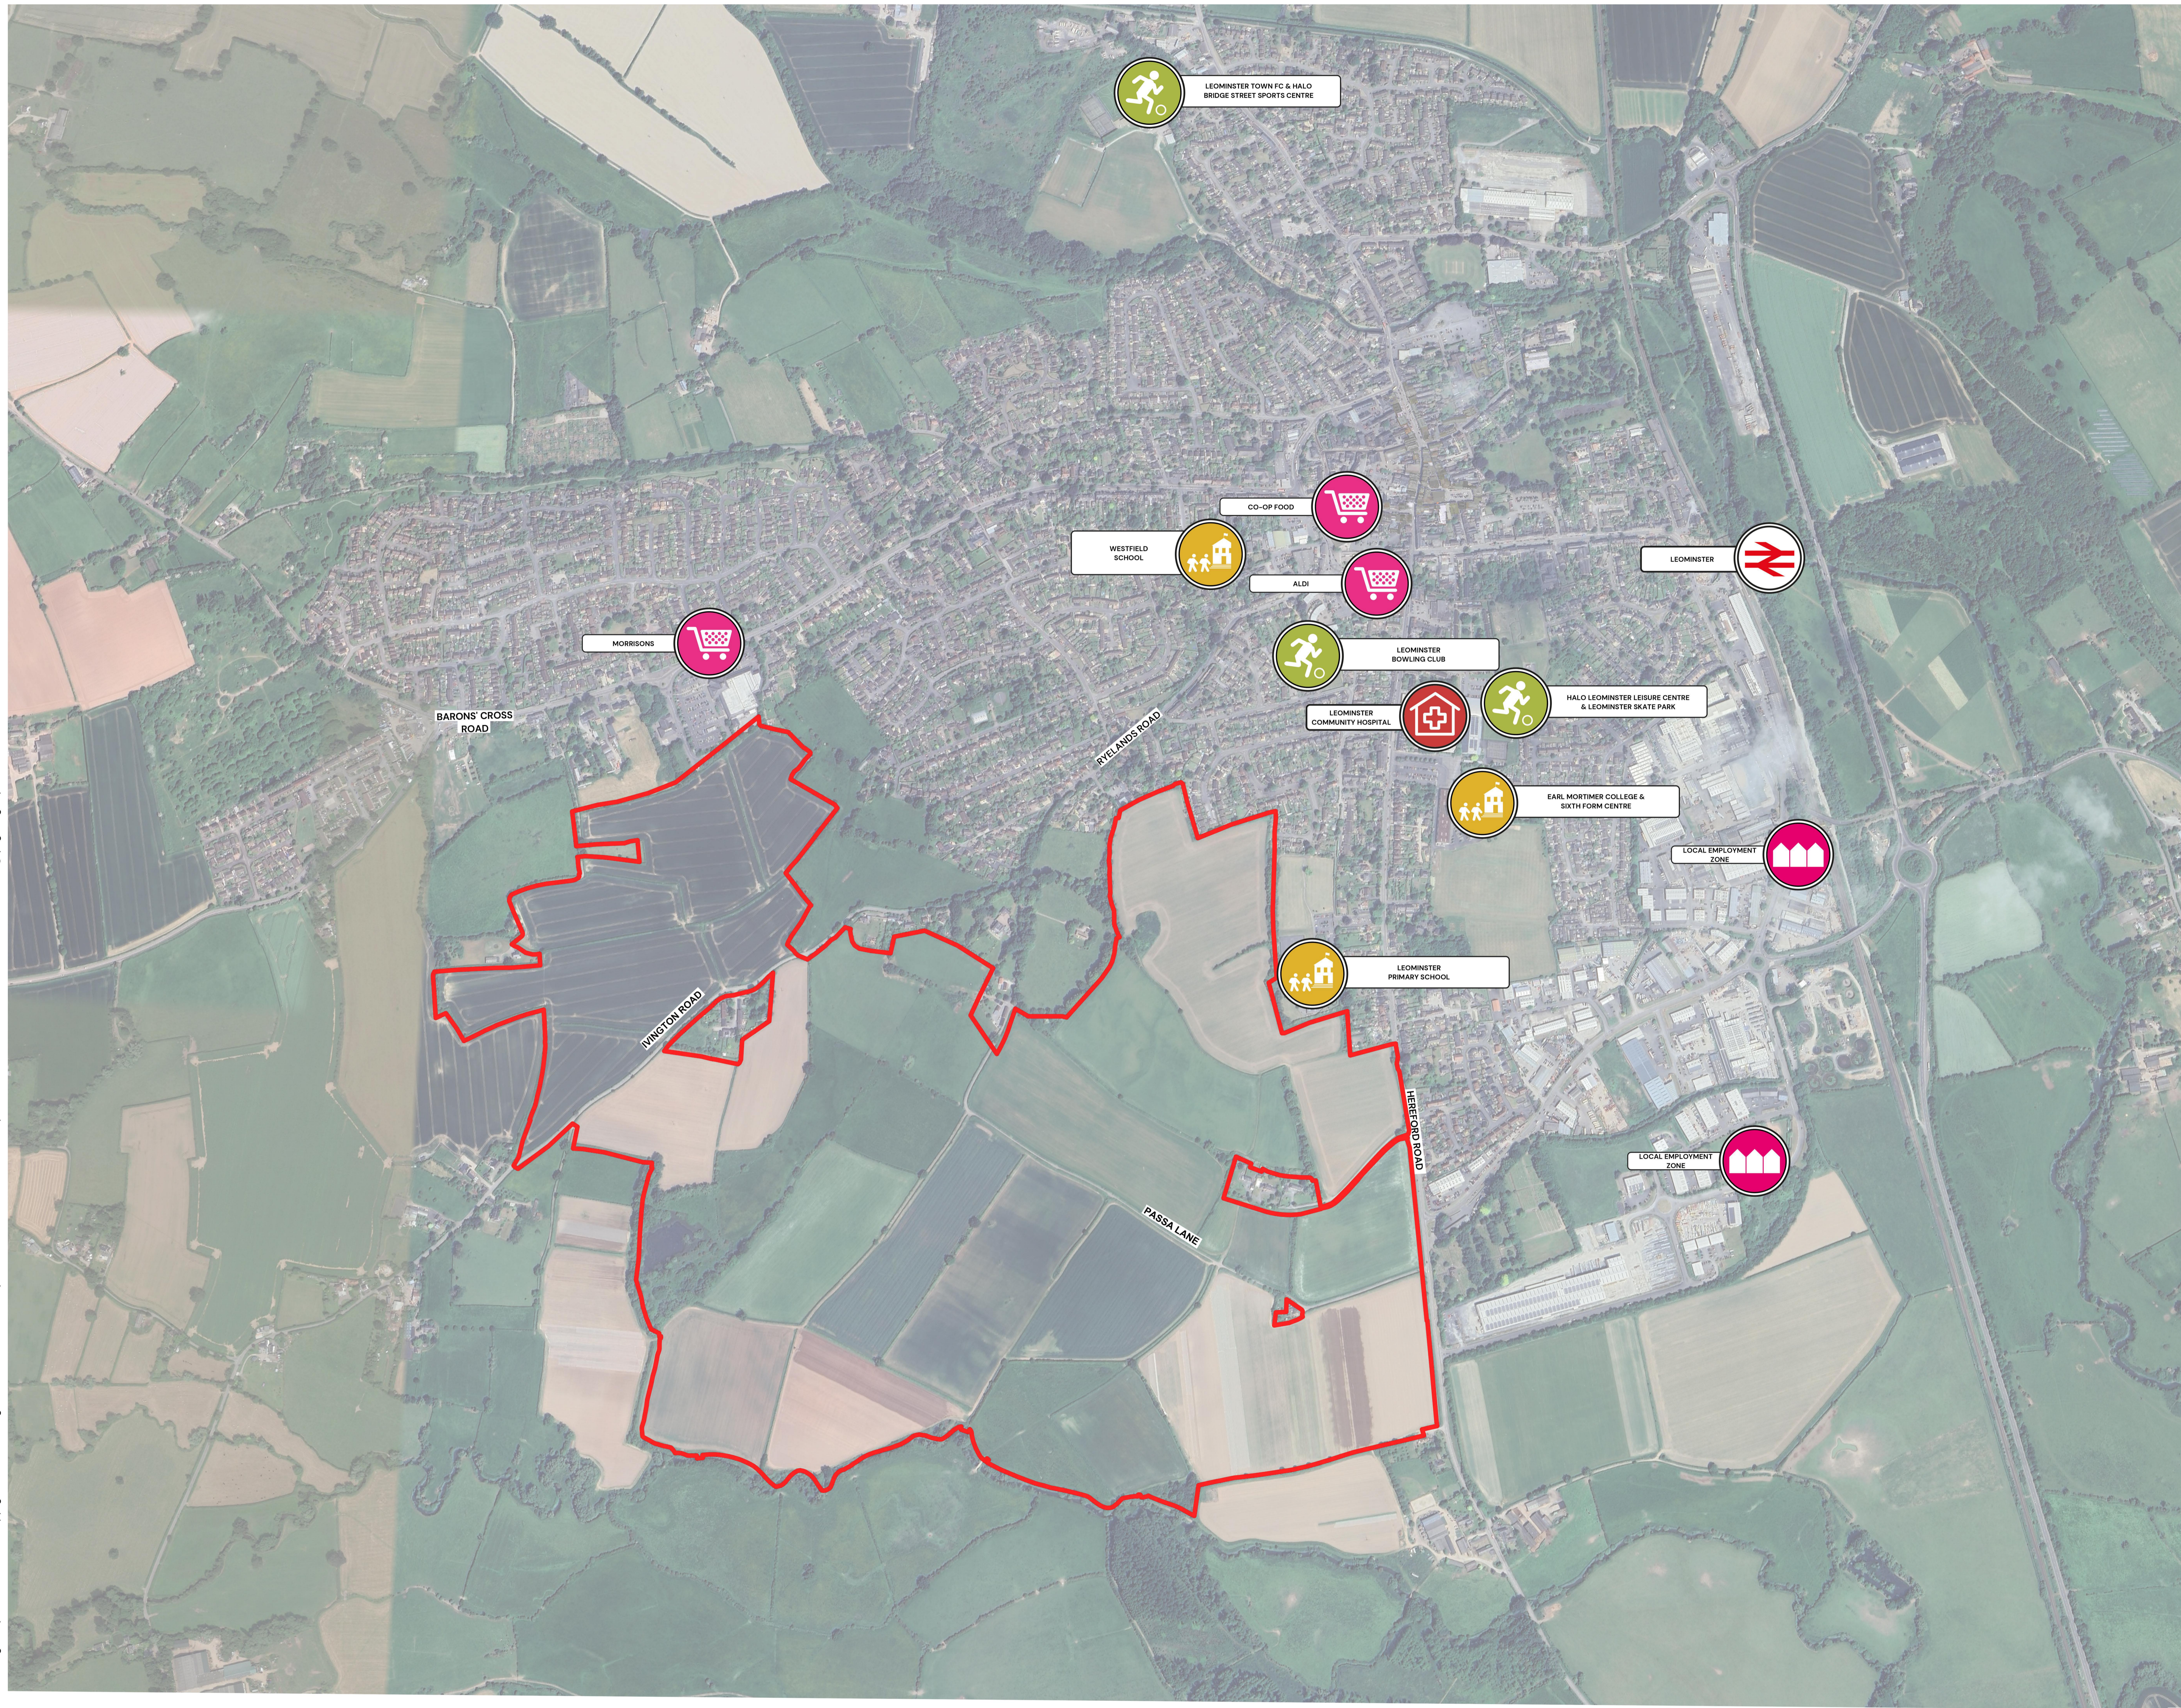

KEY

APPLICATION SITE

© Pegasus Planning Group Limited. © Crown copyright and database rights OS 100042093. Promap Licence number 100020449. EmpaSite Licence number 0100031673. Terms & Conditions @ pegasusgroup.co.uk

LEOMINSTER SUE - LOCATION PLAN